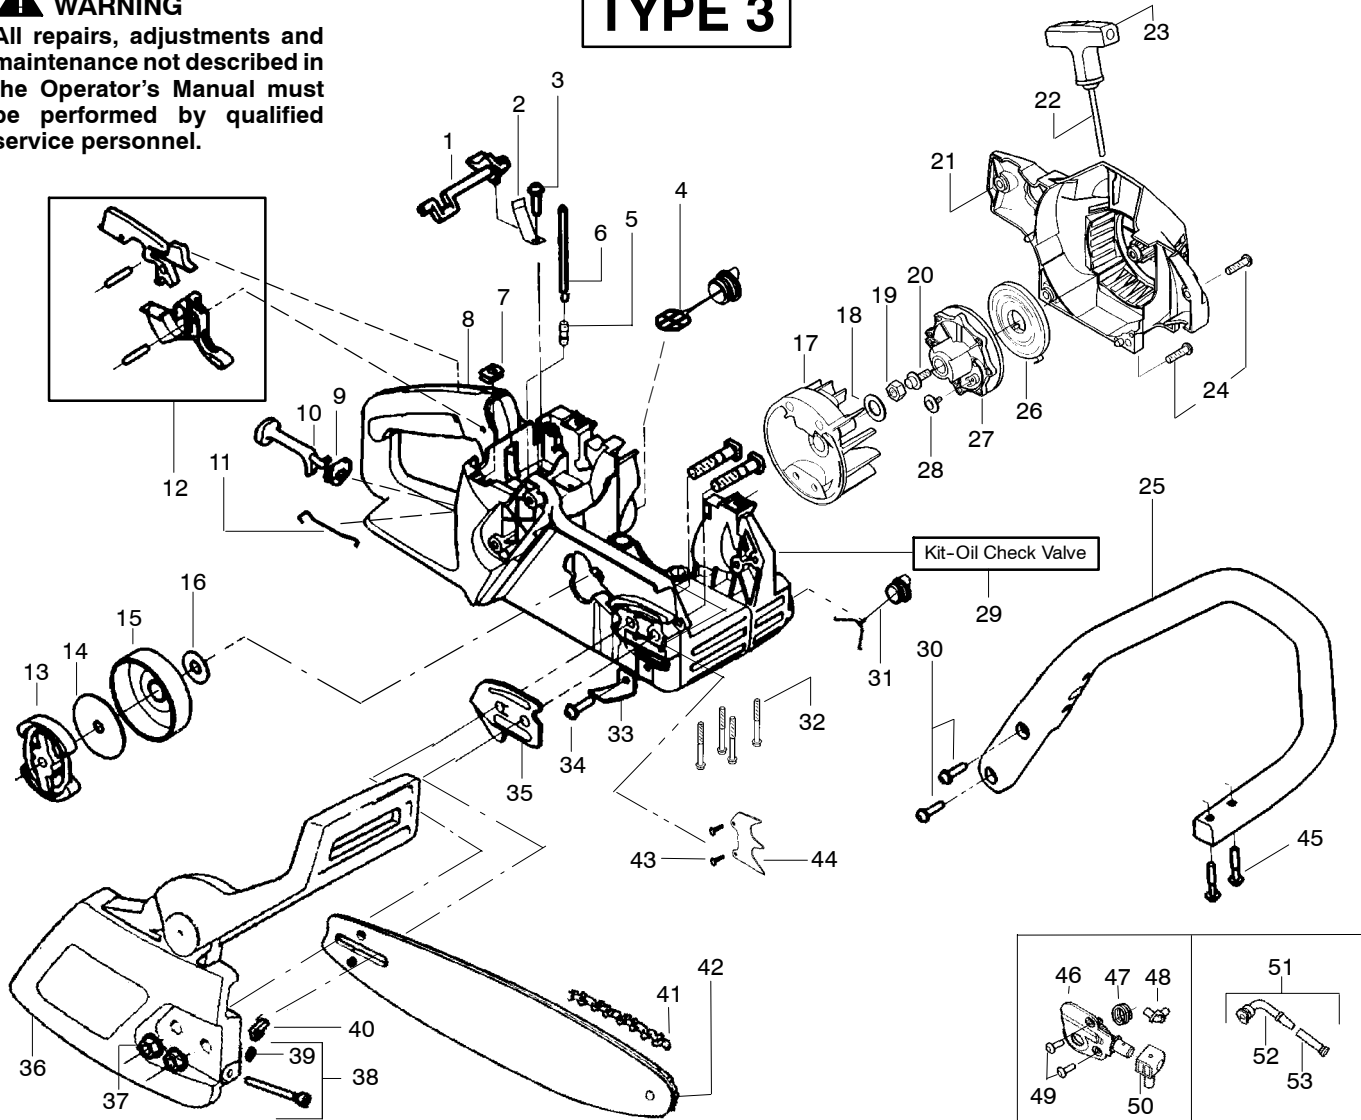

▲ WARNING

All repairs, adjustments and maintenance not described in the Operator's Manual must be performed by qualified service personnel.

TYPE 3

Ref.	Part No.	Description	Ref.	Part No.	Description	Ref.	Part No.	Description
1.	530038227	Lever-Switch (Includes Pin)	21.	530049335	Housing-Fan	40.	530015826	Pin-Bar Adjust
2.	530016149	Spring-Switch	22.	530069232	Kit-Rope	41.	952051211	Chain-16"
3.	530015775	Screw	23.	530056402	Handle-Starter	42.	530044692	Bar-16"
4.	530047192	Assy-Fuel Cap	24.	530015892	Screw	43.	530015805	Screw
5.	530023877	Fitting	25.	530056798	Handle-Front	44.	530014381	Kit-Spike (incl. #43)
6.	530069216	Kit-Fuel Line (Large)	26.	530027531	Spring-Starter	45.	530015940	Screw
7.	530015922	Nut-Speed	27.	530037817	Pulley-Starter	46.	530071259	Kit-Oil Pump (incl 45,46,48)
8.	530056735	Assy-Chassis	28.	530016080	Screw	47.	530037820	Gear-Worm Spring
9.	530038406	Grommet-Choke Knob	29.	530071666	Kit-Oil Check Valve	48.	530049477	Elbow-Oil Pickup
10.	530047989	Lever-Choke	30.	530015814	Assy-Oil Cap	49.	530016064	Screw
11.	530037809	Wire-Throttle	31.	530010846	Screw	50.	530019206	Seal Block
12.	530071832	Kit-Trigger & Lockout	32.	530016132	Chain Catcher	51.	530047663	Assy-Oil-Pickup (Incl. 52-53)
13.	530014949	Assy. - Clutch	33.	530029850	Screw	52.	530038373	Pickup-Oiler
14.	530015611	Washer-Clutch	34.	530015814	Plate-Bar Mounting	53.	530056533	Filter-Oil
15.	530047061	Assy-Drum W/brg.	35.	530038238	Assy-Chain Brake			
16.	530015907	Washer - Thrust	36.	530054739	Nut-Bar Mounting			
17.	530039187	Assy-Flywheel	37.	530015917	Kit-Bar Adjust (incl. 39,40)			
18.	530015127	Washer-Flywheel	38.	530069611	Retainer-Bar Adjust			
19.	530016134	Nut-Flywheel						
20.	530015920	Screw						

✓ = NEW PART NUMBER FOR THIS IPL

* = REFER TO THE SERVICE REFERENCE INDICATED FOR MORE INFORMATION. (LOCATED AT END OF IPL)