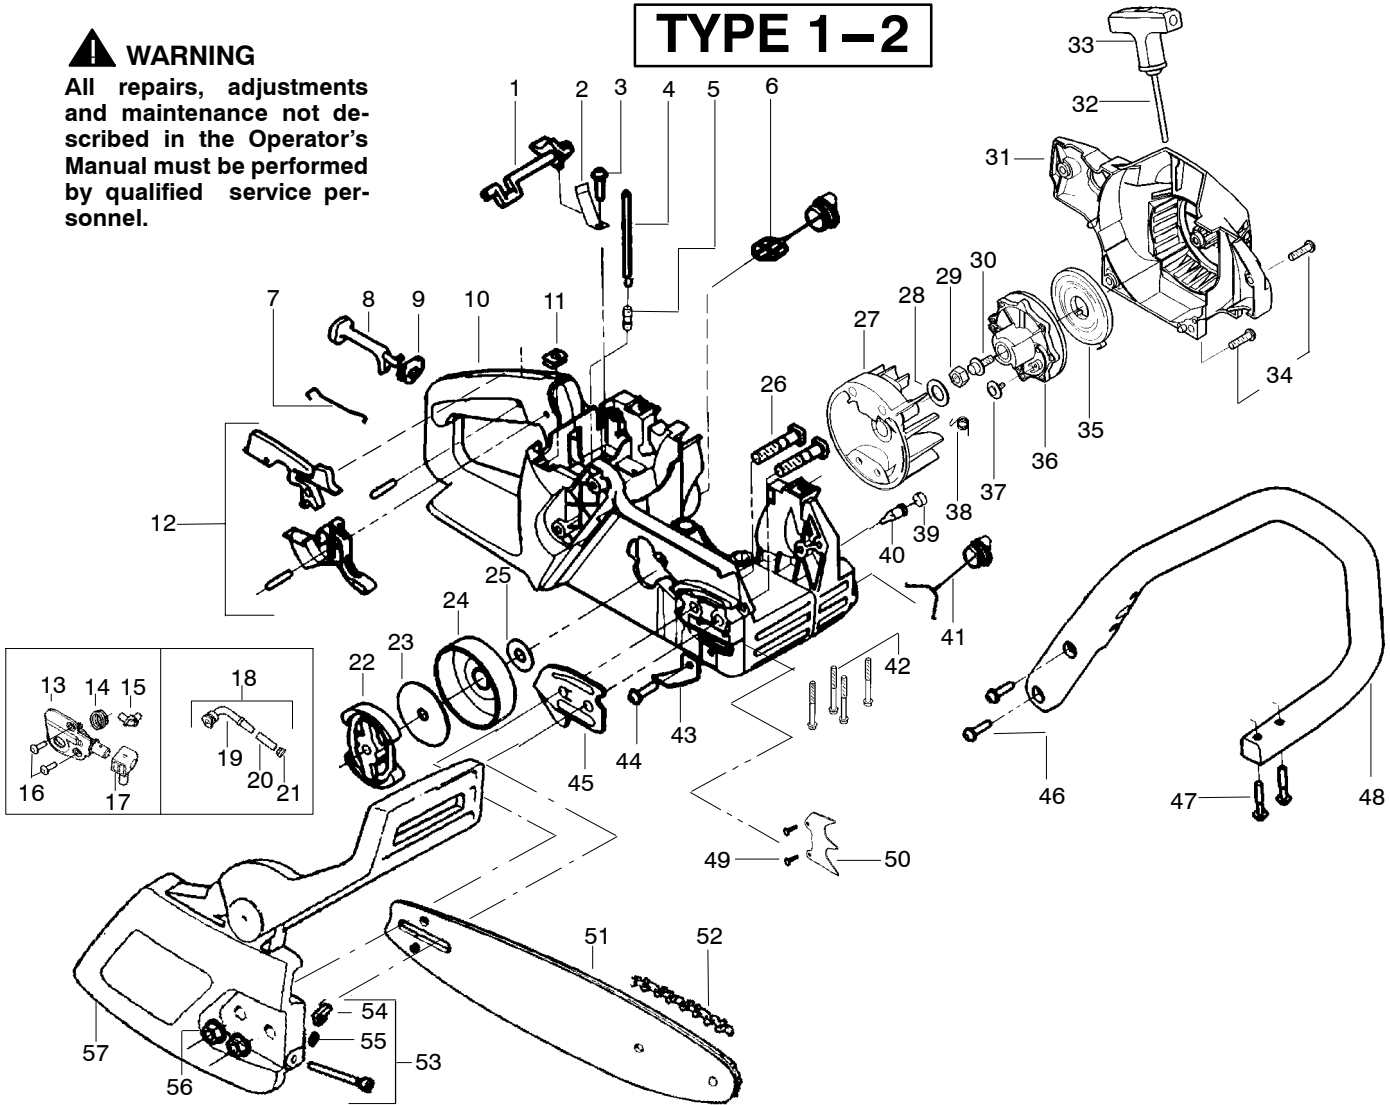

⚠ WARNING

All repairs, adjustments and maintenance not described in the Operator's Manual must be performed by qualified service personnel.

TYPE 1-2

Ref.	Part No.	Description	Ref.	Part No.	Description	Ref.	Part No.	Description
1.	530038227	Lever-Switch (Includes Pin)	19.	530038373	Pickup-Oiler	40.	530026119	Valve-Check
2.	530016149	Spring-Switch	20.	530037821	Filter-Oil	41.	530010846	Assy-Oil Cap
3.	530015775	Screw	21.	530030189	Plug-Oil Filter	42.	530016132	Screw
4.	530069216	Kit-Fuel Line (Large)	22.	530014949	Assy. - Clutch	43.	530029850	Chain Catcher
5.	530023877	Fitting	23.	530015611	Washer-Clutch	44.	530015814	Screw
6.	530047192	Assy-Fuel Cap	24.	530047061	Assy-Drum W/brg.	45.	530038238	Plate-Bar Mounting
7.	530037809	Wire-Throttle	25.	530015907	Washer - Thrust	46.	530015814	Screw
8.	530047989	Lever-Choke	26.	530016133	Bolt-Bar Mounting	47.	530015940	Screw
9.	530038406	Grommet-Choke Knob	27.	530039209	Assy-Flywheel	48.	530056798	Handle-Front
10.	530056735	Assy-Chassis	28.	530015127	Washer - Flywheel	49.	530015805	Screw
11.	530015922	Nut-Speed	29.	530016134	Nut-Flywheel	50.	530014381	Kit-Spike Assy
12.	530071305	Kit-Trigger & Lockout	30.	530015920	Screw	51.	530044692	Bar-16"
13.	530071259	Kit-Oil Pump (incl 14,15,17)	31.	530049335	Housing-Fan	52.	952051211	Chain - 16"
14.	530037820	Gear-Worm Spring	32.	530069232	Kit-Rope	53.	530069611	Kit-Bar Adjust (incl.54,55)
15.	530049477	Elbow-Oil Pickup	33.	530037485	Handle-Starter	54.	530015826	Pin-Bar Adjust
16.	530016064	Screw	34.	530015892	Screw	55.	530038593	Retainer-Bar Adjust
17.	530019206	Seal Block	35.	530027531	Spring-Starter	56.	530015917	Nut-Bar Mounting
18.	530047663	Assy-Oil-Pickup (Incl. 19, 20 & 21)	36.	530037817	Pulley-Starter	57.	530054739	Assy-Chain Brake
			37.	530016080	Screw			
			38.	530023817	Spring - Starter Dog			
			39.	530038264	Plug - Bronze Vent			