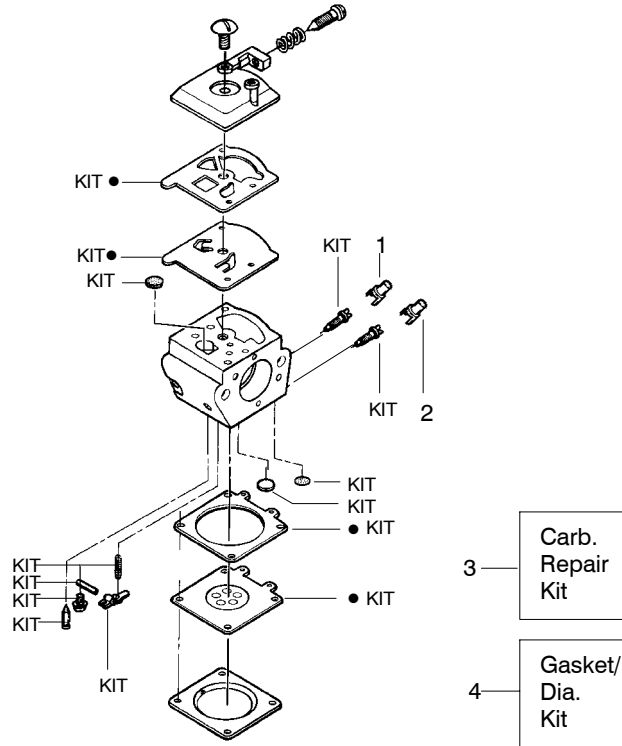

Walbro
Carburetor Assembly
WT324 – 530069703

Ref.	Part No.	Description
1.	530038479	Limiter Cap – High (brown)
2.	530038478	Limiter Cap – Low (tan)
3.	530069826	Carburetor Repair Kit (KIT = Indicates Contents)
4.	530069844	Gasket Diaphragm Kit (● Indicates Contents)

Kit - Carburetor Assembly No. 530071618 - W-14A
Kit - Carburetor Assembly No. 530071820 - W-20
Kit - Carburetor Assembly No. 530071821 - W-662

Note: No Repair kits are available for these carburetors

✓ = NEW PART NUMBER FOR THIS IPL   ★ = REFER TO THE SERVICE REFERENCE INDICATED FOR MORE INFORMATION. (LOCATED AT END OF IPL)
● = THESE PARTS ARE ILLUSTRATED FOR CLARITY. ORDER COMPLETE ASSEMBLY.