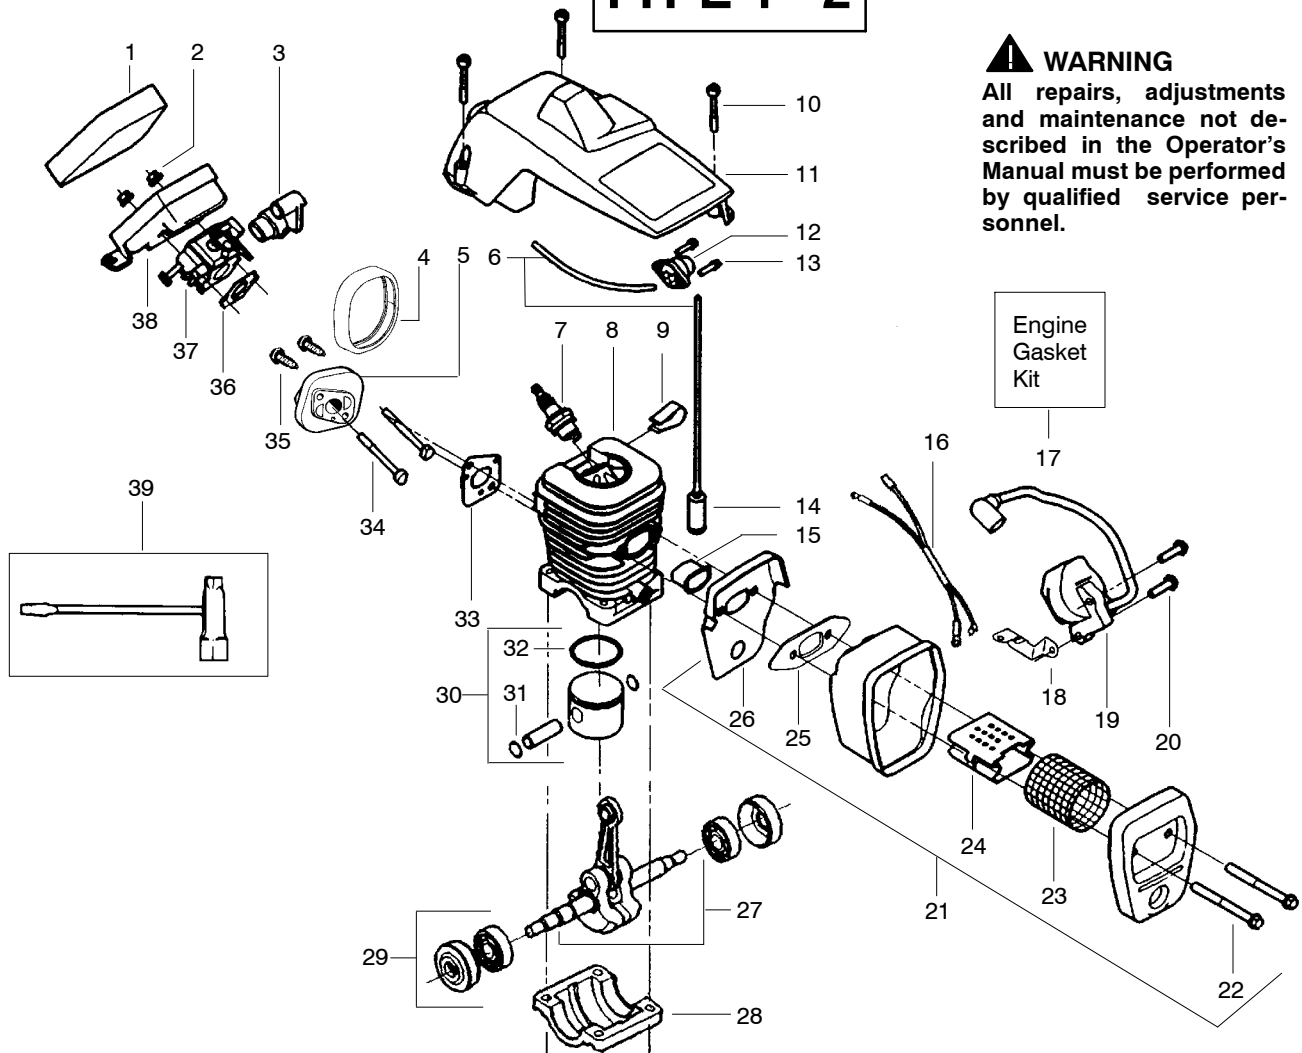

PARTS LIST NO. 530163046		PARTNER® PARTS LIST	CHAIN SAW MODEL(S) 350 – Russia	
DATE 1/07/04	Replaces 163046 – 11/26/02		Note: Illustration may differ from actual model due to design changes	PAGE NO. 4

TYPE 1-2

⚠ WARNING
All repairs, adjustments and maintenance not described in the Operator's Manual must be performed by qualified service personnel.

Ref.	Part No.	Description	Ref.	Part No.	Description	Ref.	Part No.	Description
1.	530037793	Foam – Air Filter	17.	530069608	Kit – Engine Gasket (Incl. 25, 33 & 36)	32.	530029805	Ring – Piston
2.	530016101	Nut	18.	530047442	Strap – Ground	33.	530069608	Gasket – Adapter(kit)
3.	530049244	Grommet – Carb Adjust	19.	530039198	Module – Ignition	34.	530016187	Screw
4.	530054144	Seal – Carb Adapter	20.	530015814	Screw	35.	530016386	Screw
5.	530049700	Adapter – Carb.	21.	530047207	Assy – Muffler (Incl. 22–26)	36.	530069608	Gasket – Carb.(kit)
6.	530069247	Kit – Fuel Line (Small)	22.	530016132	Screw	37.	---	Kit – Carburetor (WT – 324)
7.	952030150	Spark Plug (RCJ – 7Y)	23.	530036103	Screen – Spark		530071618	(W – 14A)
8.	530069606	Kit – Cylinder	24.	530037813	Diffuser – Muffler	38.	530037804	Housing – Air Filter
9.	530016136	Clip – High Tension Lead	25.	530069608	Gasket – Muffler (kit)	39.	530031135	Scrench
10.	530016153	Screw	26.	530049870	Backplate – Muffler		---	Operator Manual
11.	530071310	Kit – Cylinder Shield	27.	530047062	Assy. – Crankshaft		---	English Version
12.	530047213	Assy – Air Purge	28.	530037935	Cap – Crankcase		530163655	Russian Version
13.	530015780	Screw	29.	530056363	Assy. – Seal & Bearing		530163656	Decal – Warning
14.	530095646	Assy – Fuel Pick-up	30.	530069604	Kit – Piston (Incl. 31 & 32)		530056654	
15.	530037652	Insulator – Heat	31.	530015697	Retainer – Piston Pin		---	
16.	530052296	Assy. – Wire Harness					---	

✓ = NEW PART NUMBER FOR THIS IPL   * = REFER TO THE SERVICE REFERENCE INDICATED FOR MORE INFORMATION. (LOCATED AT END OF IPL)
● = THESE PARTS ARE ILLUSTRATED FOR CLARITY. ORDER COMPLETE ASSEMBLY.