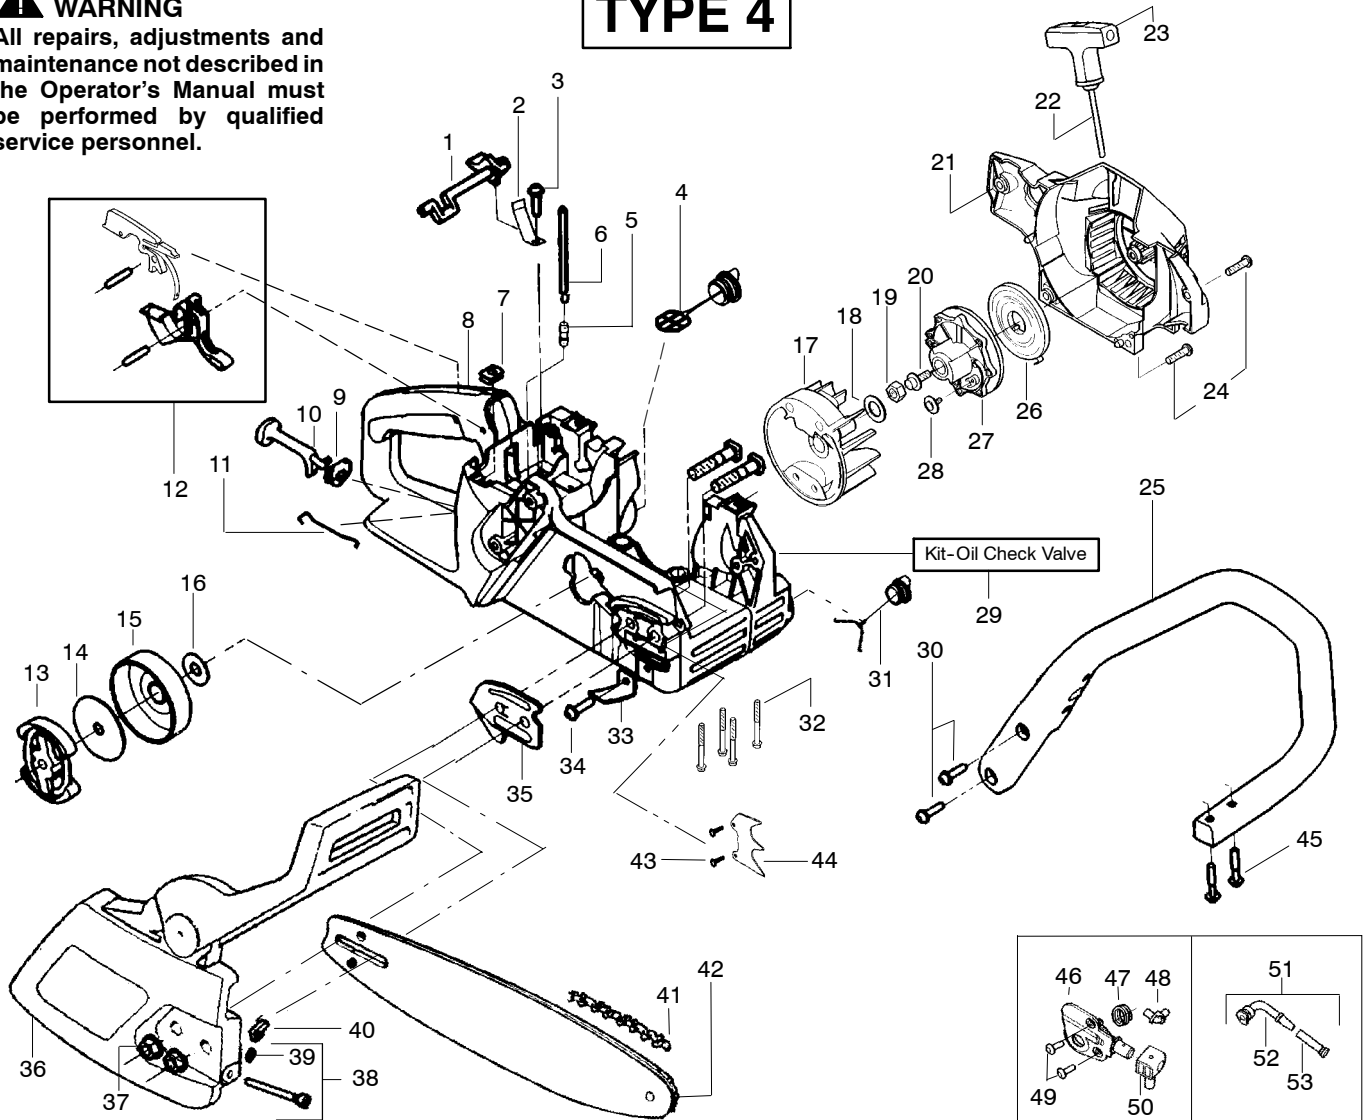

⚠ WARNING
All repairs, adjustments and maintenance not described in the Operator's Manual must be performed by qualified service personnel.

TYPE 4

Ref.	Part No.	Description	Ref.	Part No.	Description	Ref.	Part No.	Description
1.	530038227	Lever-Switch (Includes Pin)	21.	530049335	Housing-Fan	40.	530015826	Pin-Bar Adjust
2.	530016149	Spring-Switch	22.	530069232	Kit-Rope	41.	952051211	Chain-16"
3.	530015775	Screw	23.	530056402	Handle-Starter	42.	530044692	Bar-16"
4.	530047192	Assy-Fuel Cap	24.	530015892	Screw	43.	530015805	Screw
5.	530023877	Fitting	25.	530056798	Handle-Front	44.	530014381	Kit-Spike (incl. #43)
6.	530069216	Kit-Fuel Line (Large)	26.	530027531	Spring-Starter	45.	530015940	Screw
7.	530015922	Nut-Speed	27.	530037817	Pulley-Starter	46.	530071259	Kit-Oil Pump (incl 47,48,50)
8.	530071848	Kit-Chassis Assy.	28.	530016080	Screw	47.	530037820	Gear-Worm Spring
9.	530049005	Grommet-Choke Knob	29.	530071666	Kit-Oil Check Valve	48.	530049477	Elbow-Oil Pickup
10.	530047989	Lever-Choke	30.	530015814	Screw	49.	530016064	Screw
11.	530037809	Wire-Throttle	31.	530010846	Assy-Oil Cap	50.	530019206	Seal Block
12.	530071832	Kit-Trigger & Lockout	32.	530016132	Screw	51.	530047663	Assy-Oil-Pickup (Incl. 52-53)
13.	530014949	Assy. - Clutch	33.	530029850	Chain Catcher	52.	530038373	Pickup-Oiler
14.	530015611	Washer-Clutch	34.	530015814	Screw	53.	530056533	Filter-Oil
15.	530047061	Assy-Drum W/brg.	35.	530038238	Plate-Bar Mounting			
16.	530015907	Washer - Thrust	36.	530054739	Assy-Chain Brake			
17.	530039187	Assy-Flywheel	37.	530015917	Nut-Bar Mounting			
18.	530015127	Washer-Flywheel	38.	530069611	Kit-Bar Adjust (incl. 39,40)			
19.	530016134	Nut-Flywheel	39.	530038593	Retainer-Bar Adjust			
20.	530015920	Screw						

✓ = NEW PART NUMBER FOR THIS IPL

★ = REFER TO THE SERVICE REFERENCE INDICATED FOR MORE INFORMATION. (LOCATED AT END OF IPL)