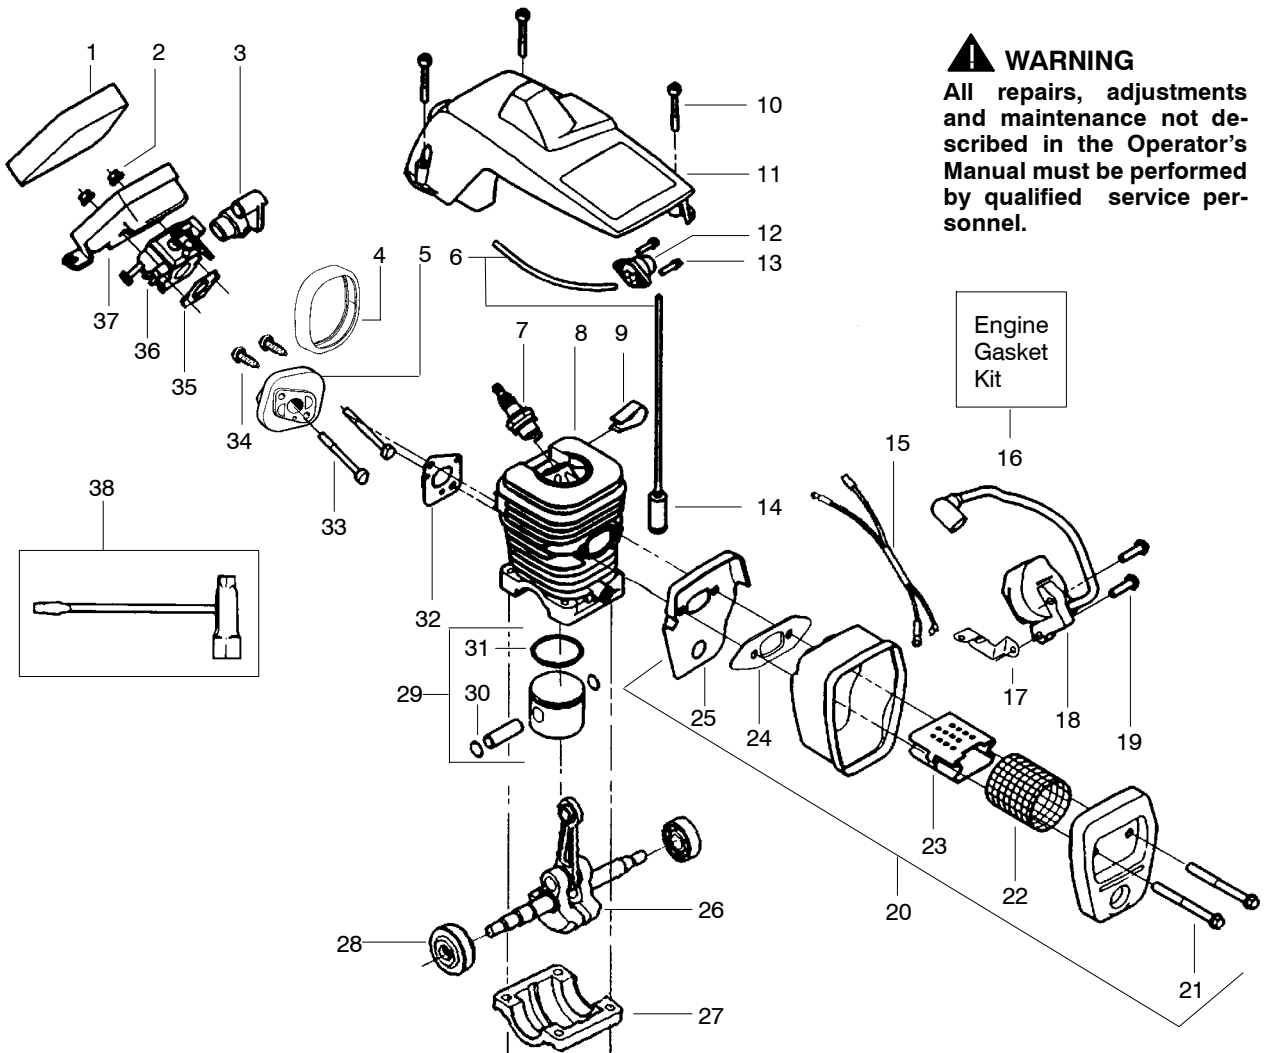

TYPE 3

⚠ WARNING
All repairs, adjustments and maintenance not described in the Operator's Manual must be performed by qualified service personnel.

Ref.	Part No.	Description	Ref.	Part No.	Description	Ref.	Part No.	Description
1.	530037793	Foam – Air Filter	17.	530047442	Strap – Ground	32.	530069608	Gasket – Adapter(kit)
2.	530016101	Nut	18.	530039198	Module – Ignition	33.	530016187	Screw
3.	530035526	Grommet – Carb Adjust	19.	530015814	Screw	34.	530016386	Screw
4.	530054144	Seal – Carb Adapter	20.	530047207	Assy – Muffler	35.	530069608	Gasket – Carb.(kit)
5.	530049700	Adapter – Carb.	21.	530016132	Screw	36.	---	Kit – Carburetor
6.	530069247	Kit – Fuel Line (Small)	22.	530036103	Screen – Spark		530071618	Zama (W – 14A)
7.	952030150	Spark Plug (RCJ – 7Y)	23.	530037813	Diffuser – Muffler	(Note: Repair kits are not available for this carburetor)		
8.	530012550	Cylinder	24.	530069608	Gasket – Muffler(kit)	37.	530037804	Housing – Air Filter
9.	530016136	Clip – High Tension Lead	25.	530049870	Backplate – Muffler	38.	530031135	Wrench – Bar
10.	530016153	Screw	26.	530047062	Assy. – Crankshaft	Not Shown		
11.	530071310	Kit – Cylinder Shield	27.	530037935	Cap – Crankcase	---	---	Operator Manual
12.	530047213	Assy – Air Purge	28.	530056363	Assy. – Seal & Bearing	---	---	English Only
13.	530015780	Screw	29.	530071408	Kit – Piston (Incl. 30 & 31)	---	---	Russia
14.	530095646	Assy – Fuel Pick – up	30.	530015697	Retainer – Piston Pin	---	---	Decal – Warning
15.	530052296	Assy. – Wire Harness	31.	530038729	Ring – Piston			
16.	530069608	Kit – Engine Gasket (Incl. 24, 32 & 35)						

✓ = NEW PART NUMBER FOR THIS IPL   * = REFER TO THE SERVICE REFERENCE INDICATED FOR MORE INFORMATION. (LOCATED AT END OF IPL)
● = THESE PARTS ARE ILLUSTRATED FOR CLARITY. ORDER COMPLETE ASSEMBLY.